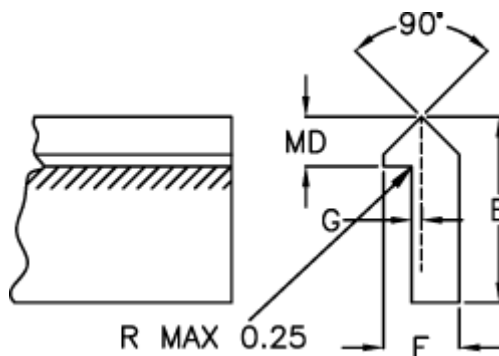

# Data Sheet

Article number: 055915500

Description: Single edge track TS1SS 5500mm

## Measures

---

E = 11.09

F = 4.74

G = 0.78

Kg/m = 0.272

MD(T) = 3.17